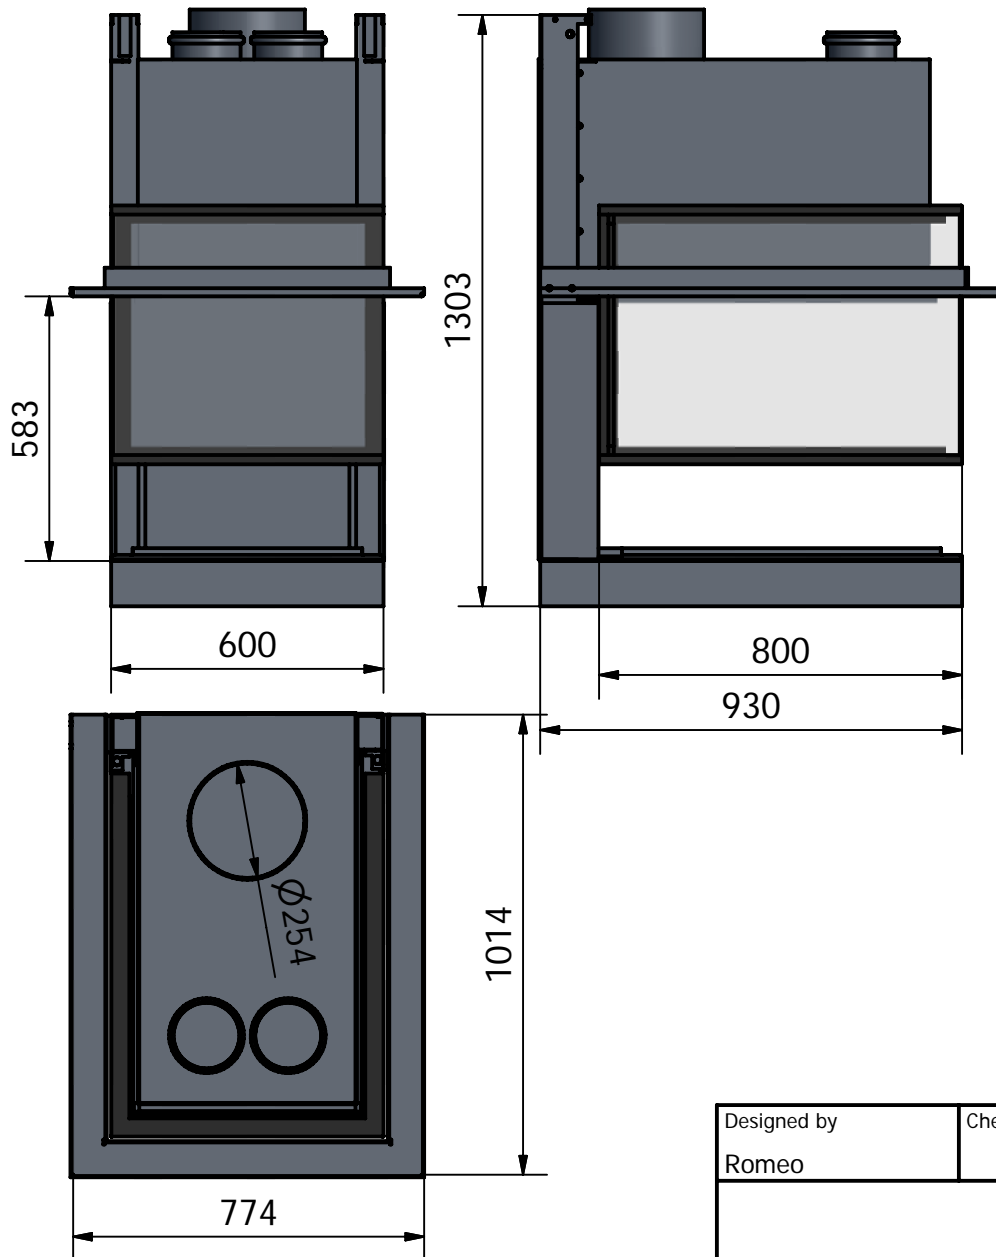

Mod. Ecoplus 930-600

Designed by Romeo	Checked by	Approved by	Date	Date 03.05.2006	
			<b>döring</b> CH-6616 Losone Metallcostruzioni Tecnica del camino		
Ecoplus 930-600				Edition	Sheet 1 / 1