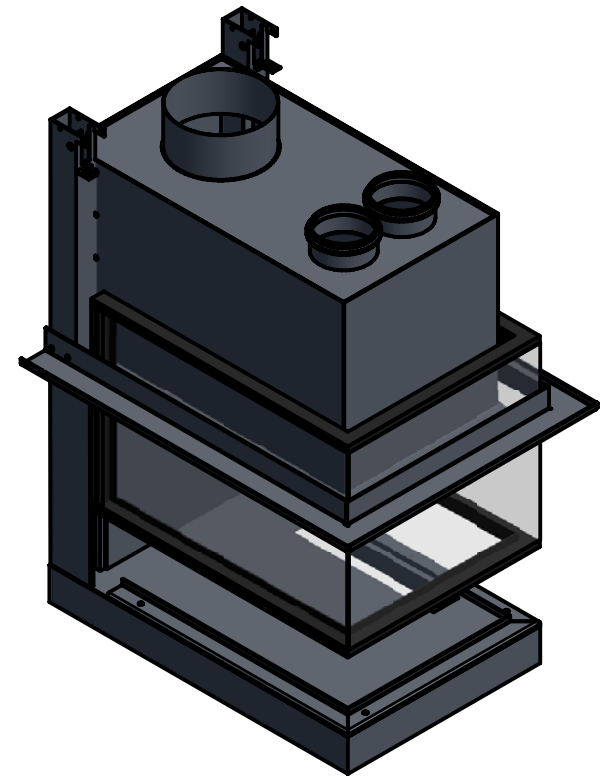

Mod. Ecoplus 930-600

Designed by Romeo	Checked by	Approved by	Date	Date 03.05.2006	
			<b>döring</b> CH-6616 Losone Metallcostruzioni Tecnica del camino		
Ecoplus 930-600				Edition	Sheet 1 / 1